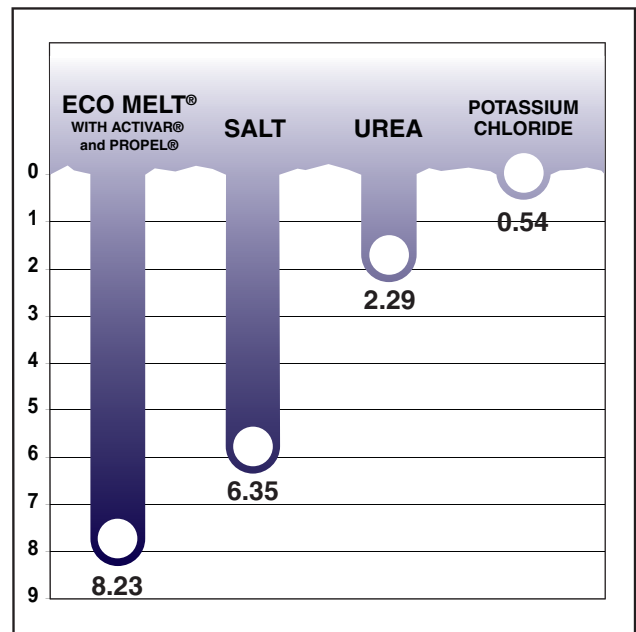

FORMULATED WITH :

**ECO MELT®** is formulated with two high performance accelerators: **ACTIVAR®** and **PROPEL®**. **ACTIVAR®** converts **ECO MELT®** to a melting brine faster, increasing both melt value and melting speed. **PROPEL®** works in conjunction with **ACTIVAR®** to extend melt value and storage life of the product. SHRP tests show that **ECO MELT®** exceeds the melt value of a 15% calcium chloride blend.

## TRIPLE SCREENED PROFESSIONAL GRADE

Make sure your product goes where it does the most good - on the ice. With some of the tightest screening specifications in the industry, **ECO MELT®** is optimized for easy spreader application, drastically reducing dust and oversized particles.

### BLUE COVERAGE INDICATOR

Eliminate wasted product and needless costs. **ECO MELT®**'s blue coverage indicator reduces common over application errors.

**ACTIVAR®** U.S. PATENT #6,039,890  
**PROPEL®** U.S. PATENT PENDING

\* Ice melting comparisons measured in milliliters using the testing method set up by the Strategic Highway Research Program H-205.1. Ice melters were tested at 15°F for 20 minutes.

At Ossian Inc., we don't guess or speculate on melting values or how we compare with the competition. We utilize strict SHRP melting standards to establish all our product claims and comparisons with competitors. Technical sheets along with competitive comparisons with **ECO MELT®** are available upon request.